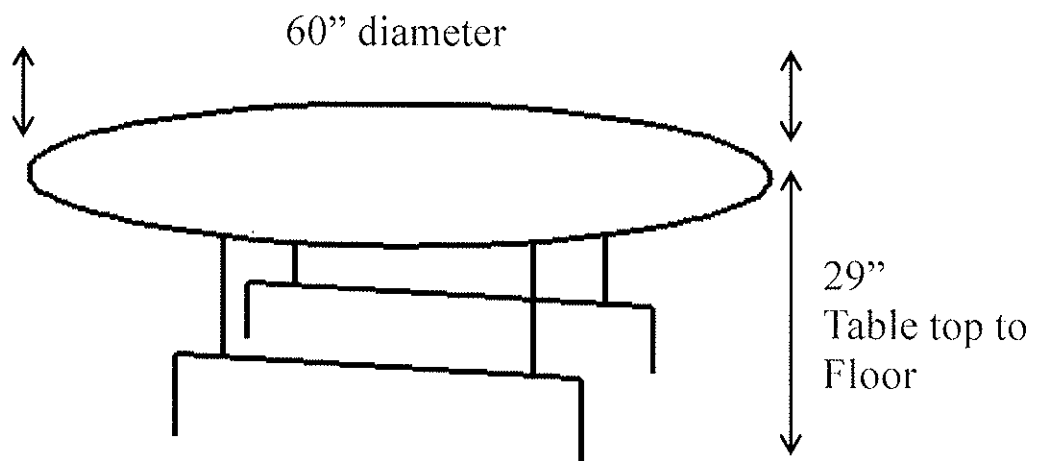

Wedding Dimensions for tables and chairs

108" to cover floor to floor with table cloth