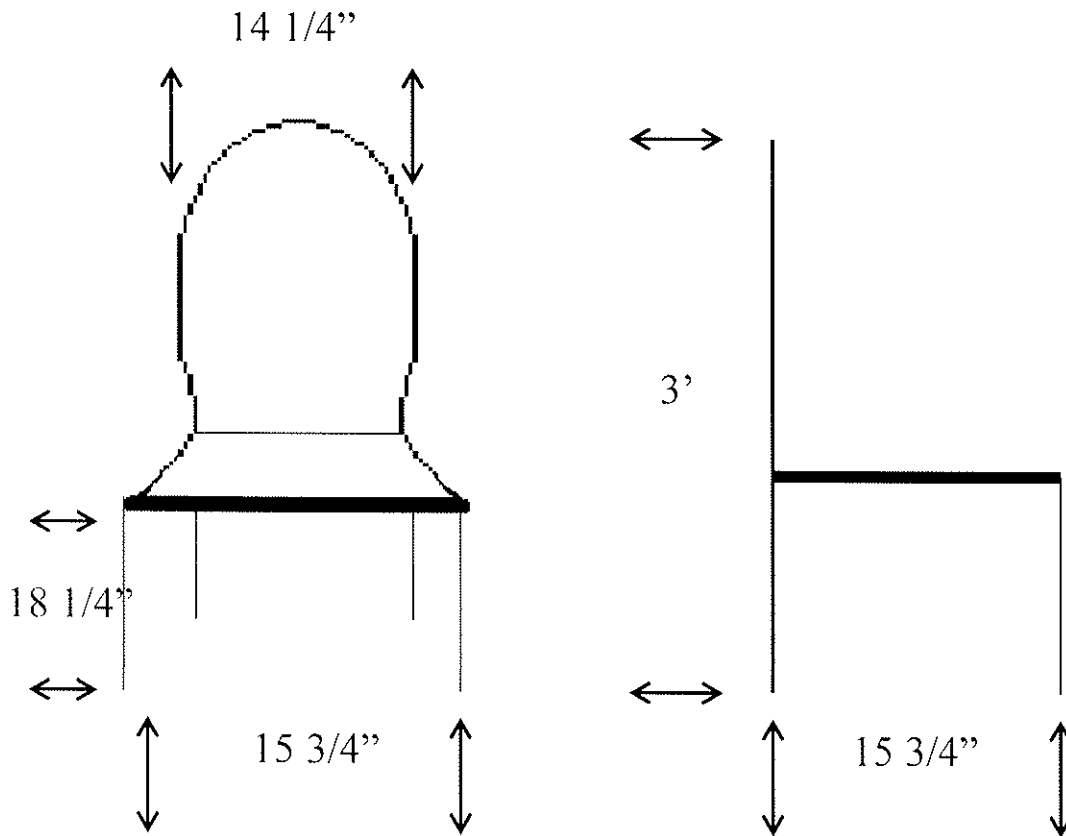

Wedding Dimensions for tables and chairs

108" to cover floor to floor with table cloth